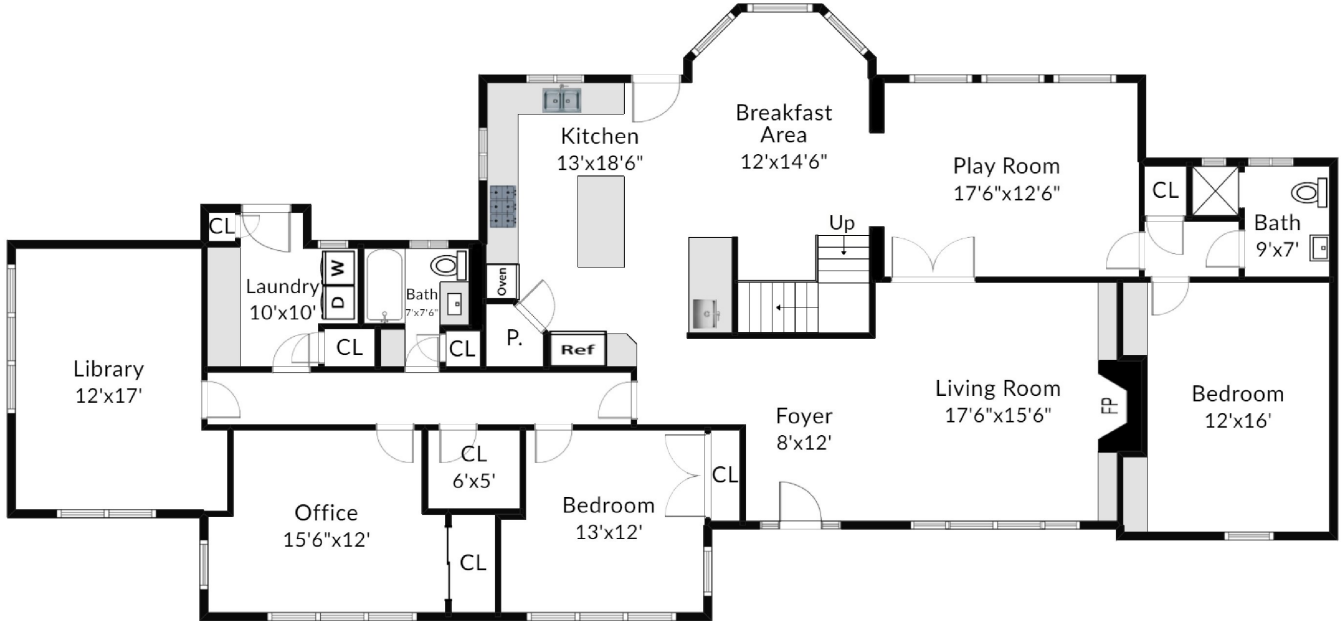

Wendy Griessen

Moreland Properties

3825 Lake Austin Blvd, suite 501
Austin TX 78703
Direct Phone: 5124319502
Email: wendygriessen@moreland.com

First Floor

Second Floor